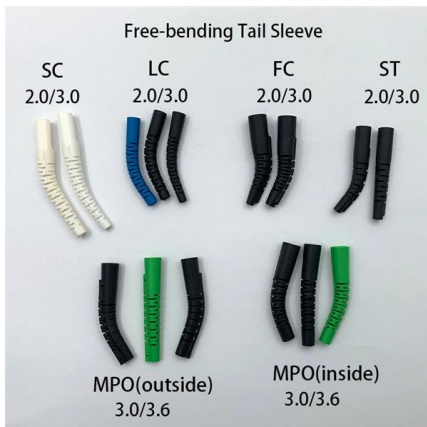

Cable Trays & Basket NZ , Cable Management Trays

Shop a wide range of cable trays and cable baskets at RS NZ. Explore stainless steel, mesh, rolled edge options and more for your cable management needs.

[Contact Us](#)

Steel & Tube Brings Cable Trays And Ladders To New Zealand

EzyStrut manufactures a comprehensive range of strut, cable and support systems for the commercial, industrial electrical and plumbing industries. As Australian market leaders, EzyStrut has entered an

[Contact Us](#)

Wire Mesh Cable Trays & Components

Using wire mesh cable tray systems involves selecting the right components, planning the layout, and following precise installation steps. Proper installation

[Contact Us](#)