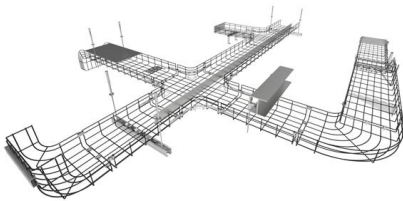

### Optical Switches

1x4 Fiber Optical Switch - Compact Package This is a compact 1x4 optical switch. Its dimensions are as small as 38x27x8.5mm. It is designed and

[Contact Us](#)

### Matrix optical switch

The Matrix MXN fiber optical switches allow simultaneous connection between M inputs and N output fibers, in a fully non-blocking, all-optical, cross-connect

[Contact Us](#)