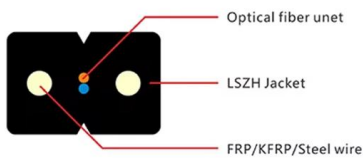

### Optical Switches - Keychron New Zealand

Optical Switches (3 products) Keychron Optical Switches Collection Filter Sort by Best selling

[Contact Us](#)