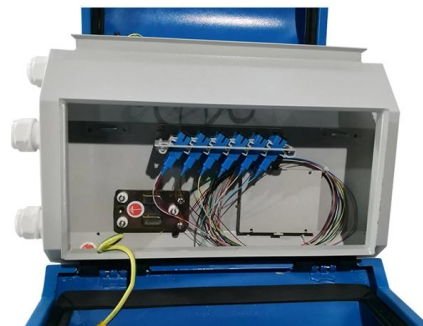

OPLINX

OplinX NZ takes pride in supplying the very best in reliable, high performance optical fibre products. Our international production operation utilises the latest technology and procedures for manufacturing pre

[Contact Us](#)

Contact Us

For datasheets, pricing, or custom fiber access solutions, please visit:
<https://frindel.es>