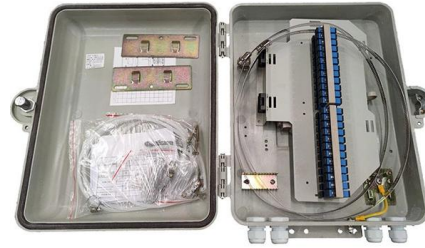

Good new/used QSFP switch options? : r/homelab

Alternatively, is there another way of testing these transceivers without a switch? Direct between nics? By good price im guessing the somewhat regular 5-10$/ea offers that appear? If buying used is an

[Contact Us](#)