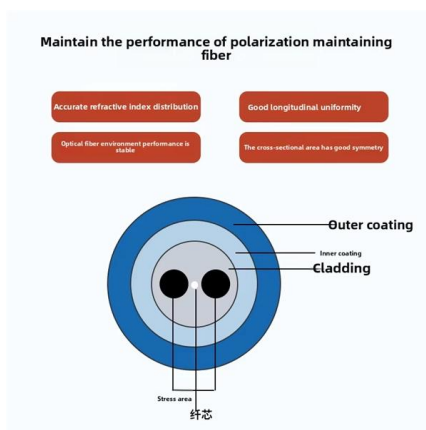

Ethernet Network Data Switches

S7300-48X2Q4C, 48-Port Ethernet L3 Switch, 48x 10G SFP+, with 2x 40G QSFP+ and 4x 100G QSFP28 Uplinks, Support Stacking 10G / 40G / 100G / Non-PoE / Stackable / 40G / 100G

[Contact Us](#)