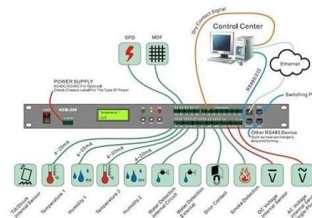

Contact Us

For datasheets, pricing, or custom fiber access solutions, please visit: <https://frindel.es>