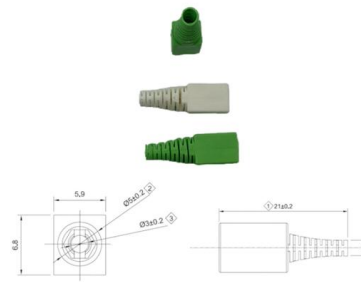

Zealand Pharma AKTIE , Aktienkurs & News , A0YJW7

Zealand Pharma AKTIE (ISIN: DK0060257814):
Realtime-Kurs der Zealand Pharma Aktie in EUR
Analysen & Performance aktuelle Nachrichten
=>

[Contact Us](#)

Cisco Digital 100G CFP2 Pluggable Optical Module Data

Product overview Cisco now offers a range of all-new digital CFP2 transceivers. Cisco already offers a range of analog CFP2 transceivers. With the

[Contact Us](#)

Zealand Pharma says FDA issues CRL for glepaglutide NDA

Zealand Pharma (ZLDPF) announced that the U.S. Food and Drug Administration has issued a Complete Response Letter for the company's New Drug Application for glepaglutide, a long

[Contact Us](#)