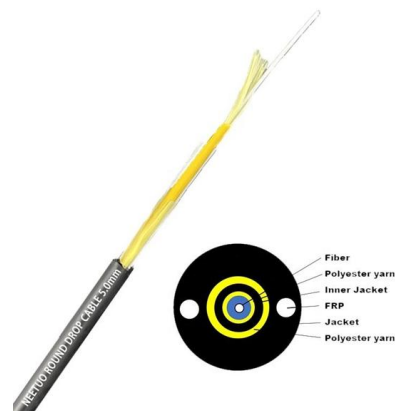

CFP2-DCO Pluggable Coherent Optical

The New Zealand Formulary

The New Zealand Formulary The NZF is an independent resource providing healthcare professionals with clinically validated medicines information and guidance on best practice, enabling healthcare

[Contact Us](#)