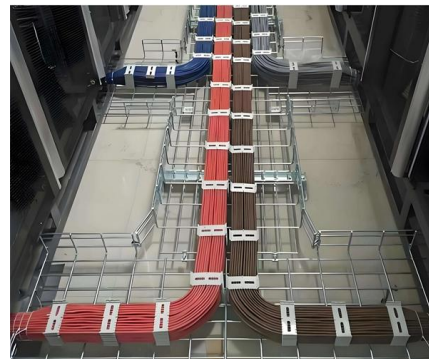

Aluminium Pipe Bus Technical Specification

The document provides the technical specification for aluminium tubular pipe bus. It outlines the scope, applicable standards, material requirements, mechanical and

[Contact Us](#)

Chassis and Comb Busbars , Schneider