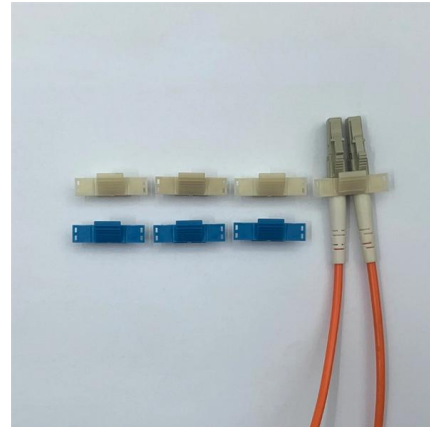

Overview of Fiber Optic Communications in Railway

Request PDF , On Jan 29, 2024, Kseniya G. Arinushkina published Overview of Fiber Optic Communications in Railway Transport: Challenges and Impact of Processing Time , Find, read and

[Contact Us](#)

Optical Fiber , Optical Fiber Products , Corning

Optical fiber broadband brings together a culture of innovation, quality, and manufacturing excellence to create life-changing products.

[Contact Us](#)

Investigation of Hybrid Remote Fiber Optic Sensing

Fiber optic sensing (FOS) has become a well-known technology in response to the rising demands of the railway transportation field despite the

[Contact Us](#)