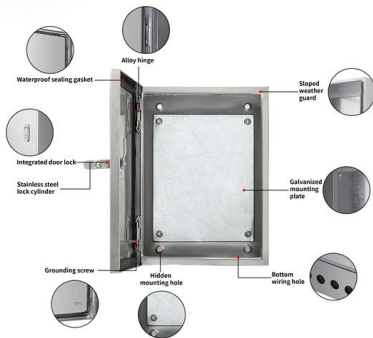

Use of Fiber-Optic Sensors for the Detection of the Rail

Electrical and electromagnetic sensors currently used to monitor rail transport have problems with reliability in their function. A primary reason for this

[Contact Us](#)

Fiber Optic Terminology & Definitions , Fiber Terms Guide

Fiber Optic Backlight: A light source used for displays, consisting of a flat slab of glass or plastic. Fiber-to-the-Home (FTTH): The installation and use of optical

[Contact Us](#)

Top Content on LinkedIn

Explore top LinkedIn content from members on a range of professional topics.

[Contact Us](#)