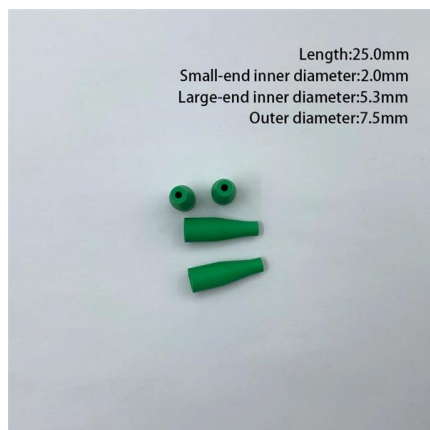

Fiber Optic Solutions for Railway Infrastructure

The product portfolio covers the technical levels from plug connectors and wiring to network distributors and cabinet solutions in both indoor and

[Contact Us](#)