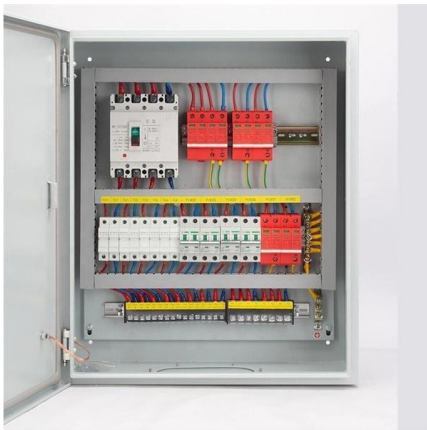

INSTALLATION GUIDE

Center hung tray supports allow for quicker and easier cable installation by allowing cables to be deposited into tray systems from each side. There is a maximum load capacity per hanger of 318 kg

[Contact Us](#)

Resources for Cable tray and ladder systems

Submittals for cable ladder and tray Eaton's submittal builder tool for B-Line series cable ladder and tray allows you to easily filter, select and download straight

[Contact Us](#)

How to install Cable Trays - Best Guide in 2026

When properly installed, cable trays prevent damage to cabling and the area's structural integrity. When installed and engineered properly, cable trays also

[Contact Us](#)