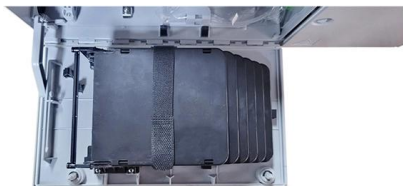

Eagle 20U Network/Data Rack Cabinet with Glass Door

The cabinet features lift-off sides and a lockable front/rear door for maximum access to the internal equipment, with cable access in the base for convenient routing of

[Contact Us](#)