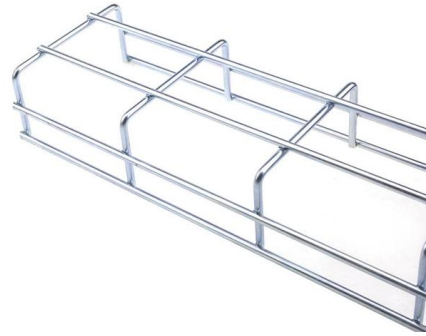

19" network cabinet 42U

This network cabinet combines a modern glass design with practical access features such as removable panels and cable entry on both sides. It is an excellent choice for neatly and safely storing network

[Contact Us](#)

VEVOR 22U Server Rack Cabinet, Network Cabinet

Product description 22U Server Rack Cabinet, Network Cabinet with 4 Casters Elevate your network equipment storage and security with our sealed server

[Contact Us](#)