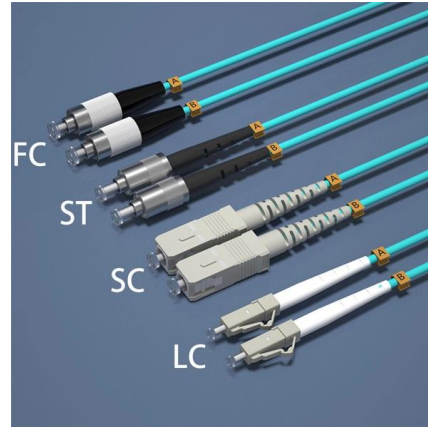

[Contact Us](#)

RackPath 9U Wall Mount Network Rack Cabinet - Quiet

RackPath 9U Wall Mount Network Rack Cabinet - Quiet Cooling Fan, Locking Glass Door, 17.7" Deep (450mm), Removable Locking Side Panels, Fits 19" IT & A/V