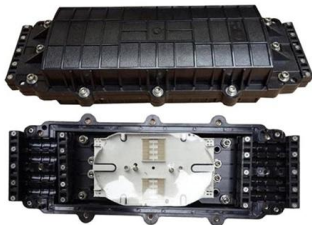

42U Home Server Rack Cabinet - 19" Floor Standing

42U Home Server Rack Cabinet - 19" Floor Standing Network Rack, 35" Deep Homelab Rack with Locking Glass Door, Cooling Fans, PDU & Shelf for NAS,

[Contact Us](#)

202 technician jobs in Auckland, Auckland, May 2026 , Glassdoor

Search Technician jobs in Auckland, Auckland with company ratings and salaries. 202 open jobs for Technician in Auckland.

[Contact Us](#)