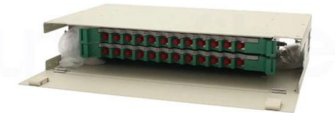

Contact Us

For datasheets, pricing, or custom fiber access solutions, please visit:
<https://frindel.es>