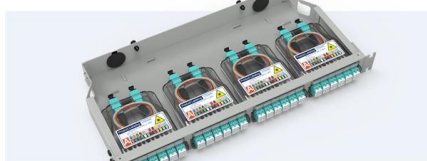

Pre-Terminated Patch Panel

- Multi-application support
- Flexible configuraton
- Modular design

GP-T861 Standard 86 Type Fiber Optic Outlet

Application The Standard 86 Type Fiber Optic Outlet is designed for indoor wall-mounted or flush-mounted termination in homes, apartments, and offices. It is widely used in FTTH, FTTB, PON, and

[Contact Us](#)