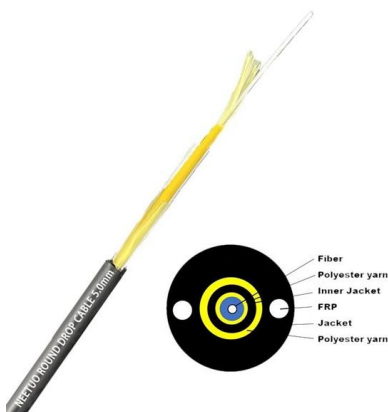

Cables, Adapters, Fiber, Network Add-ons & Tools , Computer Cable

Cables, Adapters, Fiber, Network Add-ons & Tools
This 20m Multimode Duplex OM4 Fiber Optic Patch Cable (50/125) - LC to LC has ceramic ferrules and a 50/125 micron core, this cable is suitable for

[Contact Us](#)

FTTH 86 Type Optic Wall Outlet Termination Box, 2 Port Mini FTTH

FTTH 86 Type Optic Wall Outlet Termination Box, 2 Port Mini FTTH Faceplate Panel Fiber Optic Terminal Box, Find Details and Price about Desktop Faceplate Box Faceplate Box from FTTH 86

[Contact Us](#)

Optical Communications Products , Communication Network

Browse our optical communication connectivity products designed to help you enable your communication networks. Easily create a bill of materials list.

[Contact Us](#)

2-Port FTTH Fiber Termination Box

Compact 86-type FTTH fiber panel box for wall mounting, featuring SC/LC compatibility, dust-proof IP45 design, and splice cassette for secure fiber management.

[Contact Us](#)