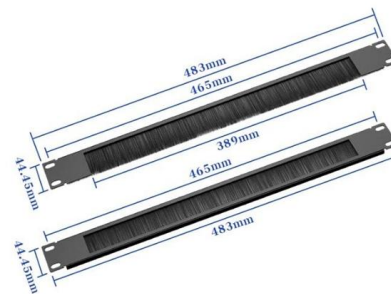

SC UPC to SC UPC Fiber Optic Patch cord -- FiberTek

The SC to SC patch cord is pre-terminated with the SC UPC fiber optic connectors on both sides of the patch cable. The Ultra Physical Contact (UPC) SC fiber optic

[Contact Us](#)