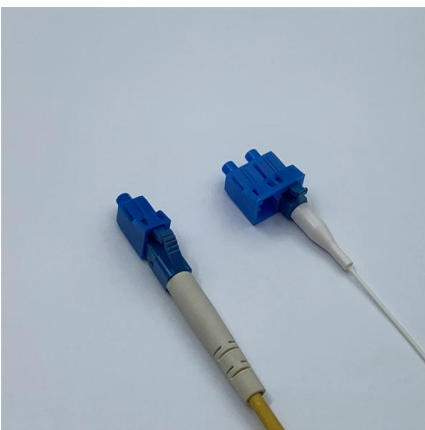

PATCH CORD AND SPLITTERS

PATCH CORD AND SPLITTERS Showing 1-15 of 44 results Filters PATCH CODE, PATCH CORD AND SPLITTERS FIBER FIBER OPTIC PATCH CORD (SC/UPC) 5 MTR INR 58.00 INR 100.00

[Contact Us](#)