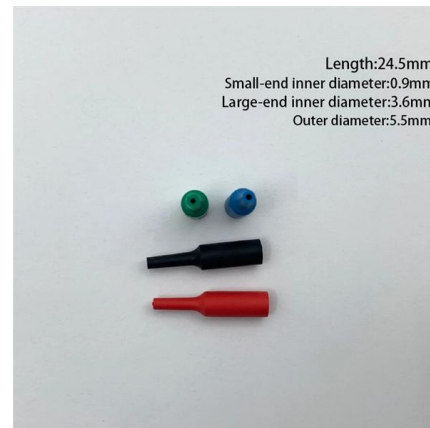

Industrial Ethernet Switches

Adaptable and universal Switches are the basic coupling elements in Ethernet networks. They connect the Ethernet participants together. In an Ethernet network the communication basically originates

[Contact Us](#)