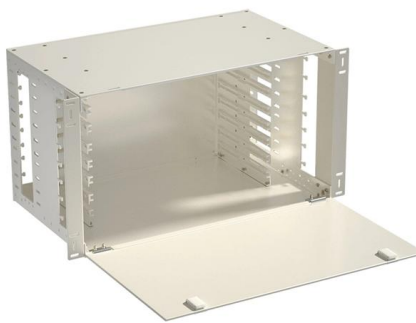

CABLE TRAYS GENERAL INFORMATION AND

General information of Kiraç Metal Cable Trays and installation guide are arranged in accordance with IEC 61537 standards and this document has been prepared for

[Contact Us](#)

Cable Tray Technical Guide A practical guide to product selection and

Cable tray length is selected based on the load to be supported, the distance between the supports (also referred to as the span), and handling and installation constraints.

[Contact Us](#)

Best practice guide to cable ladder and cable tray

Cable ladder and cable tray systems The following recommendations are intended to be a practical guide to ensure the safe and proper installation of

[Contact Us](#)