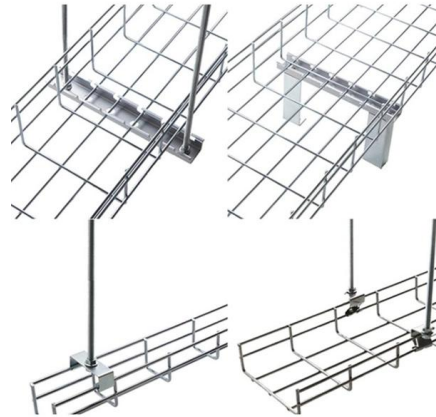

[Contact Us](#)

FTTH Outdoor Nap 16/24/32 Core PLC Splitter Terminal Box Fdb Fiber

FTTH 24 core fiber terminal box is suitable for the distribution and terminal connection for various kinds of optical fiber system, especially suitable for mini-network terminal distribution, in which the optical

24 Fibers Rack Mounted Fiber Optic Terminal Box
The Fiber Optic Terminal Box is a kind of fiber optic management product, used to distribute and protect the optical

[Contact Us](#)

Fiber Optic ODF

Fiber Optic ODF is a fiber optic management unit used to organize the fiber optic cable connections. The optic distribution frame is usually used indoor and the ODF could be very big size frame or small size