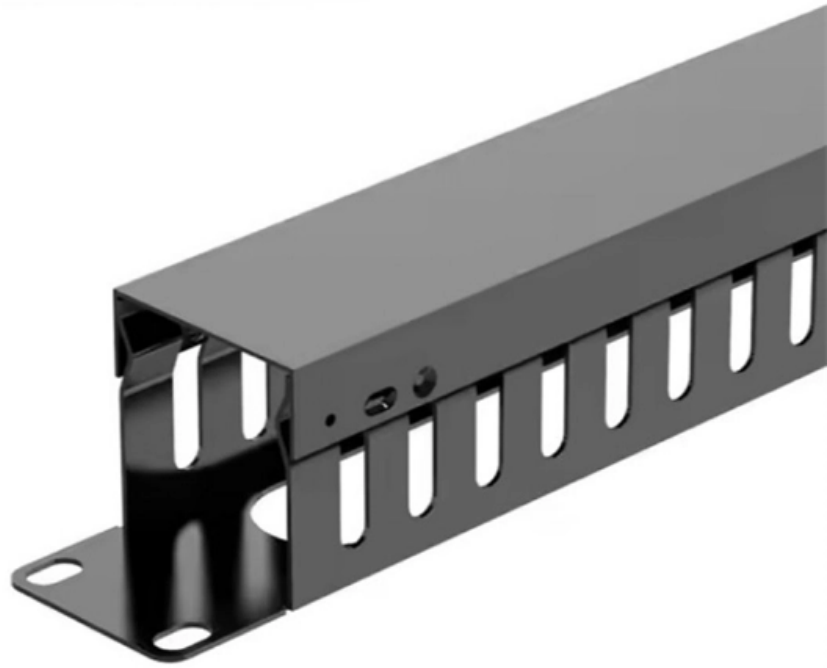

FRINDEL OPTICS

Namibian Imported Fiber Optic Distribution Box 24-Core Wholesale

Namibian Imported Fiber Optic Distribution Box 24-Core Wholesale

24port Wall Mount Fiber Optic Distribution Box

Indoor Wall-mount Fiber Optic Distribution Frame can manage both single fiber and ribbon & bundle fiber cables for indoor using. There are FC, LC, SC, ST output

[Contact Us](#)

HTB8067 24 Port Indoor Fiber Optic Distribution Box for

The HTB8067 24 Port Indoor Fiber Optic Distribution Box ensures efficient cross-connection between backbone cables and indoor fibers, ideal for

[Contact Us](#)

24 Fibers Rack Mounted Fiber Optic Terminal Box As

24 Fibers Rack Mounted Fiber Optic Terminal Box
The Fiber Optic Terminal Box is a kind of fiber optic management product, used to distribute and protect the optical