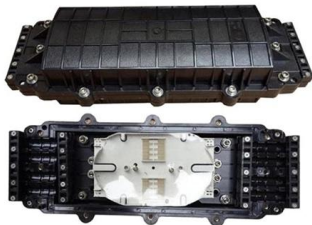

[Contact Us](#)

Ftth box 24 ports cores ODP box fibra optica FTTH caja

Suited for FTTH engineering cables reaching buildings, it can be installed in corridors, basements, computer rooms and exterior walls. It enables fiber

[Contact Us](#)

FTTH Outdoor Nap 16/24/32 Core PLC Splitter Terminal Box Fdb Fiber

FTTH 24 core fiber terminal box is suitable for the distribution and terminal connection for various kinds of optical fiber system, especially suitable for mini-network terminal distribution, in which the optical

24 Fibers Rack Mounted Fiber Optic Terminal Box
The Fiber Optic Terminal Box is a kind of fiber optic management product, used to distribute and protect the optical

[Contact Us](#)

Fiber Optic ODF

Fiber Optic ODF is a fiber optic management unit used to organize the fiber optic cable connections. The optic distribution frame is usually used indoor and the ODF could be very big size frame or small size