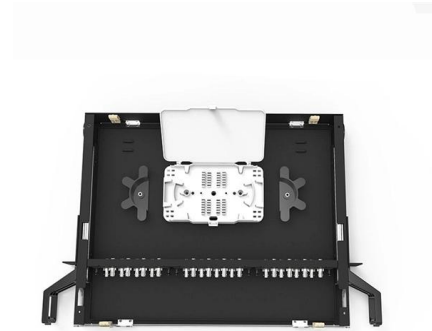

Optcore provides a comprehensive line of fiber optic adapters, including LC, SC, FC, ST, E2000, DIN, SMA, MPO/MTP, and SN, with single mode and multimode fiber

[Contact Us](#)