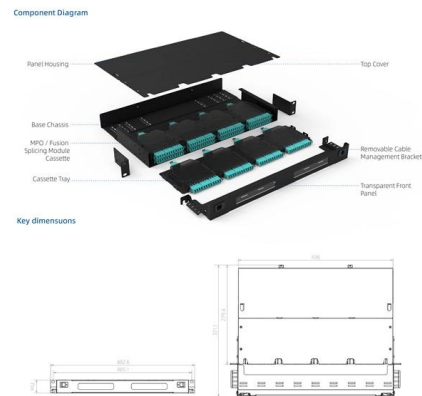

Fiber Optic Socket Wall Outlet: A Buyer's Guide

As fiber-to-the-home (FTTH) and fiber broadband continue to replace traditional copper infrastructure, the Fiber Optic Socket Wall Outlet has become an essential component of modern

[Contact Us](#)