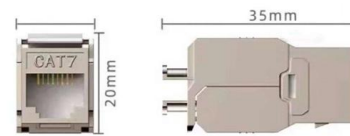

Sector Brief Namibia: Renewable Energy

State of the electricity market in Namibia The Namibian energy and electricity market is in a state of flux and undergoing progressive liberalisation. The government has set itself the task of creating an