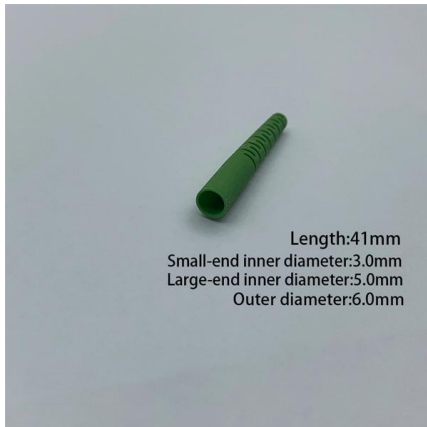

FTTH Drop Cable: Types, Specifications & Installation Guide , Opelink

This comprehensive guide explores FTTH Drop Cable, covering technical specifications, deployment scenarios, and best practices to help you optimize your fiber infrastructure for maximum

[Contact Us](#)

Butterfly drop cable for outdoor overhead use-Ningbo Lianhai

Features: Optical cable has small outer diameter, light weight, and low construction cost; Using cold connection technology, fast connection speed; The optical cable has high resistance to flattening and

[Contact Us](#)

Butterfly Indoor FTTH Drop Cable

Butterfly FTTH drop cable is a popular type of fiber access optical cable, according to the different application environment and laying conditions, it has reasonable

[Contact Us](#)