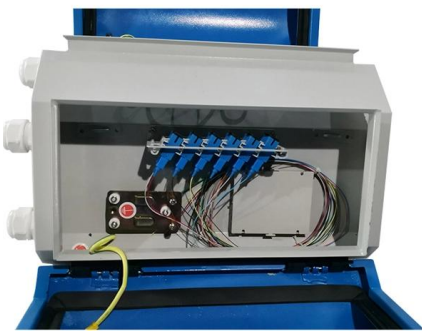

Butterfly Flat FTTH Drop Cables , OMC Butterfly Cables

Seine kompakte Größe, sein leichtes Design und seine wasserdichten Eigenschaften erleichtern die Installation und Wartung. Das Kabel ist ideal für Zugangsnetzwerke, den direkten Anschluss von

[Contact Us](#)

Multimode OM3 Fiber-Optic Cable , McMaster-Carr

Choose from our selection of multimode OM3 fiber-optic cable in a wide range of styles and sizes. Same and Next Day Delivery.

[Contact Us](#)