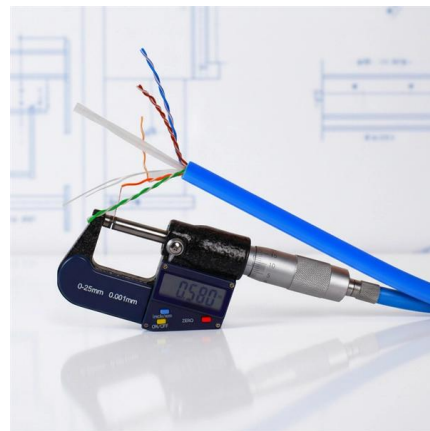

China Butterfly Drop Optical Fiber Cable Manufacturers

High-quality Butterfly Drop Optical Fiber Cable from Yancheng Jingze New Material Technology Co., Ltd. ensures reliability for all your fiber optic cable needs at competitive prices.

[Contact Us](#)