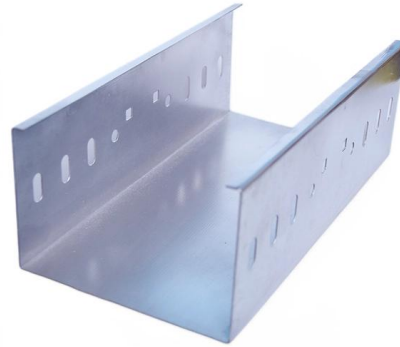

Hubbell HBL501042W Weather-Proof Elec Reel, 50Ft,

Description: Hubbell HBL501042W Weather-Proof Elec Reel, 50Ft, 10/4 So Cord Technical
Description: Reel With Cable Type; 50 ft Cable Length; 10/4 SOW-A

[Contact Us](#)

NEMA 4X Boxes , Boxes, Enclosures, Racks , DigiKey

Shop DigiKey's large in-stock selection of Boxes. View inventory, pricing and order now for same day shipping!

[Contact Us](#)

Cable Reels , Passer Products

PASSER boasts extensive experience in engineering, fabricating, and delivering offshore reels for the cable industry. Our reels adhere to the highest quality standards, with DNV verification as a standard

[Contact Us](#)