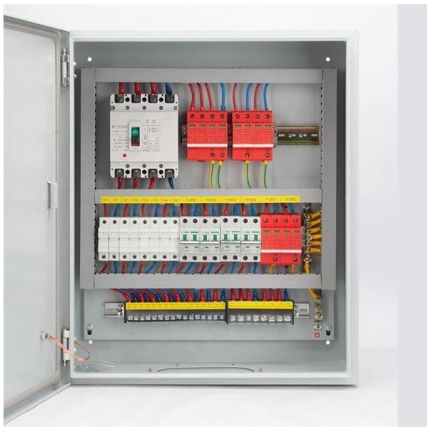

Cable Tray Installation Procedure Guide

This document provides procedures for installing cable trays according to international standards. It describes inspecting and storing cable trays upon

[Contact Us](#)

Cable Tray Installation Procedure Guide

The document outlines the installation procedure for cable trays which includes: 1) Ensuring the work area is prepared according to specifications and standards

[Contact Us](#)

Electrical Cable Tray In Myanmar

Our team of experts incorporates the latest advancements in cable tray design to provide optimal cable support, heat dissipation, and ease of installation. All our electrical cable trays comply with the

[Contact Us](#)