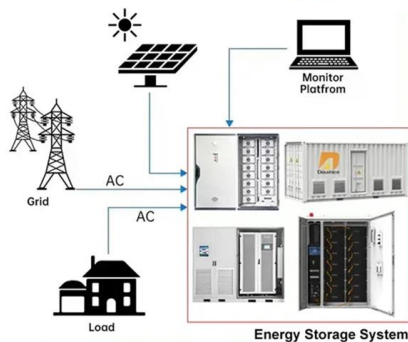

DISTRIBUTED PV GENERATION + ESS

LanTro Myanmar

Modular Hyperscale Data Center Case Study We provide design and build service from 5 Racks to 200 Racks scalable datacenter build & services .

[Contact Us](#)