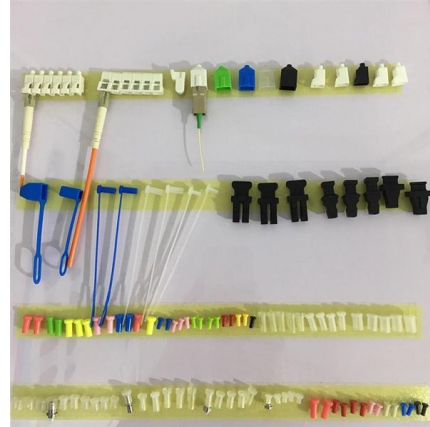

A fiber-optic cable, also known as an optical-fiber cable, is an assembly similar to an electrical cable but containing one or more optical fibers that are used to carry

[Contact Us](#)

Fiber Optic Computer Cables

Fiber Optic Computer Cables at Office Depot & OfficeMax. Shop today online, in store or buy online and pick up in stores.

[Contact Us](#)