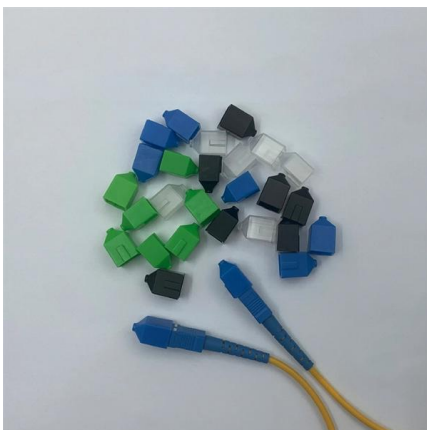

Why FS FHU® 24 Port Fiber Panels Are the Smart Choice for

FS FHU® 24 port fiber panels support up to 48 fibers for OM4 or 96 for OS2, all housed in a compact 1U design for flexible deployment. The clear port layout and compatibility with LC and SC

[Contact Us](#)