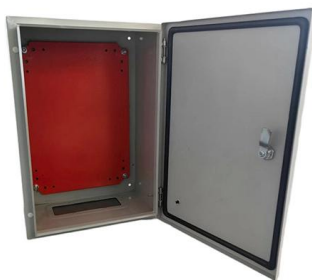

Multi-fiber Push On (MPO) Connectors

Multi-fiber push on connectors, or MPOs, are fiber cable connectors comprised of multiple optical fibers. Learn more at Fluke Networks.

[Contact Us](#)