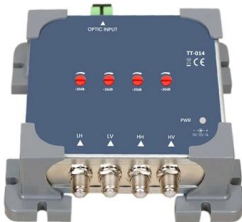

Fiber Optic Multiport Service Terminal (MST) with Splitters for FTTx

Scalable Port Options: Accommodates from 2 to 12 ports to fit your application's single or multifiber connector needs. Multiple Mounting Options: Wall-mountable, aerial, or pole-mounted for

[Contact Us](#)

Fiber Wall Socket

Constructed from anti-aging ABS plastic material for reliable performance. Compact design with fiber management capabilities. Supports termination, splicing, and

[Contact Us](#)

Contact Us

For datasheets, pricing, or custom fiber access solutions, please visit:
<https://frindel.es>