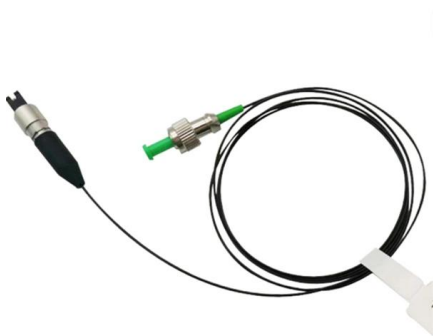

Fiber Optic Socket Wall Outlet Faceplate 3C-FTTH

Fiber Optic Socket Wall Outlet Faceplate Fiber Access Termination Box 3C-FTTH-MTM-01 fiber termination box provides a mini density wall-mounted solution for

[Contact Us](#)

Fiber Panels, Modules & Cassettes

Explore CommScope's efficient and scalable fiber splice panels designed for seamless connectivity. Accommodating LC, SC, and MTP/MPO connectors,

[Contact Us](#)

Fiber Patch Panels - optical network, cable

Fiber patch panels are devices with multiple ports for fiber connectors, used for fiber cable management, e.g. at incoming fiber cables.

[Contact Us](#)