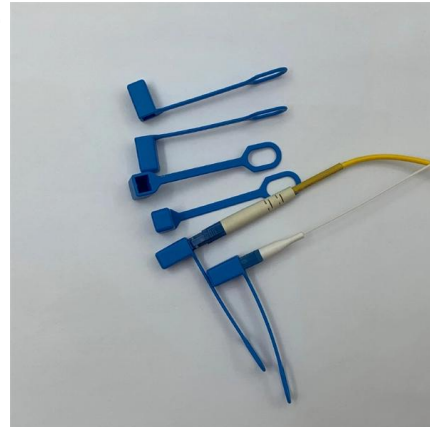

Fiber Optic Socket Wall Outlet Faceplate 3C-FTTH

Fiber Optic Socket Wall Outlet Faceplate Fiber Access Termination Box 3C-FTTH-MTM-01 fiber termination box provides a mini density wall-mounted solution for

[Contact Us](#)

Fiber Panels, Modules & Cassettes

Explore CommScope's efficient and scalable fiber splice panels designed for seamless connectivity. Accommodating LC, SC, and MTP/MPO connectors,

[Contact Us](#)

Fiber Patch Panels - optical network, cable

Fiber patch panels are devices with multiple ports for fiber connectors, used for fiber cable management, e.g. at incoming fiber cables.

[Contact Us](#)