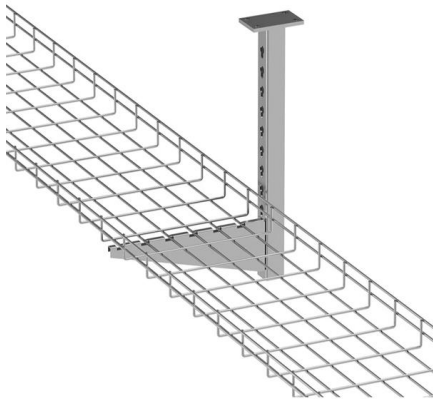

Cable Tray And Fittings , Graybar Store

A cable tray system is used to support insulated electrical cables used for power distribution, control, and communication. Cable trays are used as an alternative to open wiring or electrical conduit

[Contact Us](#)

MP Husky Cable Tray Systems Technical Catalog

Explore MP Husky's cable tray systems catalog for technical data, specs, and ordering info on ladder, trough, channel, and wire mesh trays.

[Contact Us](#)

How to Install Cable Tray: A Comprehensive Guide to Different Cable

Welcome to our step-by-step guide on installing cable trays! In this video, we'll explore the different types of cable trays available and provide detailed instructions for their installation.

[Contact Us](#)