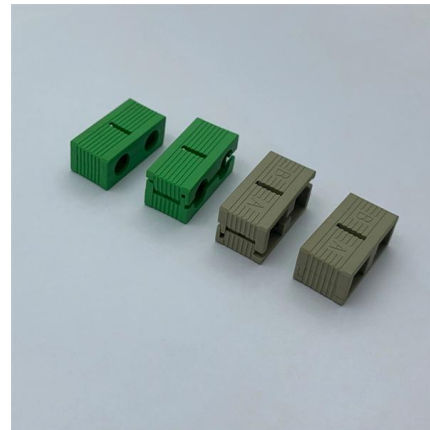

Oil Terminal in Mozambique (50 000 m3) - PetroTec

This green field project is among the most interesting one we did, as we started from scratch on a bare plot of land in Matola. There was an important excavation work

[Contact Us](#)