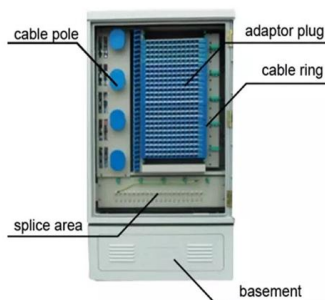

Logistics , Galp Moçambique

The IGBTL Logistics Terminal (IPG-Galp Beira Terminal Ltd) is the result of a partnership between Galp (Petrogal Moçambique Ltd) and IPG (Independent Petroleum Group). The hydrocarbon storage

[Contact Us](#)