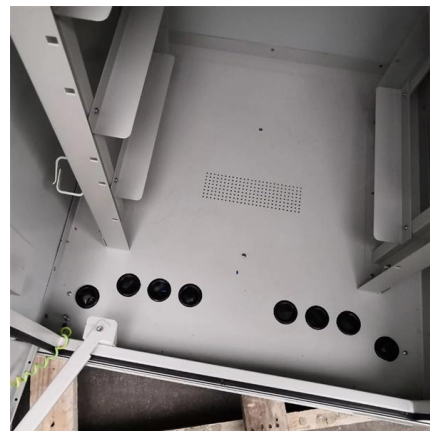

Ultimate Guide to Fiber Optic Distribution Box: Types,

Fiber optic technology has revolutionized the telecommunications industry, enabling faster and more reliable data transmission. One essential

[Contact Us](#)