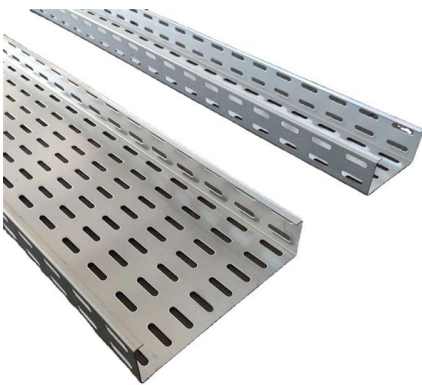

G657A1/A2 Singlemode Butterfly Type Drop Fiber Optic Cable

FTTH drop cable with easy accessibility to the fiber and simple installation, FTTH cable can be directly connected to the homes. It is suitable for connecting with communication equipment, and used as

[Contact Us](#)

Butterfly Drop Cable

Butterfly Drop Cable It is mainly used as a fiber to the home (FTTH) and other fiber optic access (FTTx) network user introduction segment cabling cable for

[Contact Us](#)