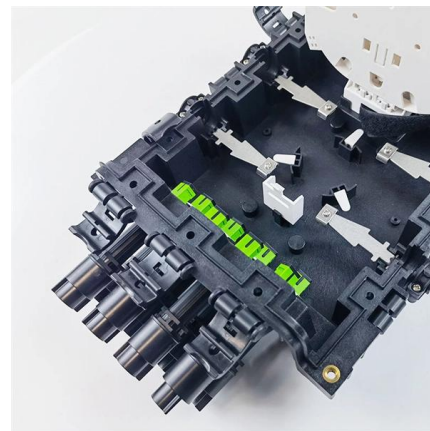

Factory Price Low Cost 1/2 Cores G. 657A2 Fibers Butterfly Flat

Hot sale factory price low cost 1/2/4 cores fiber flat indoor and outdoor ftth drop fiber optic cable, SHG Butterfly indoor FTTH Fiber Optic Cable, the optical fiber unit is positioned in the centre.

[Contact Us](#)