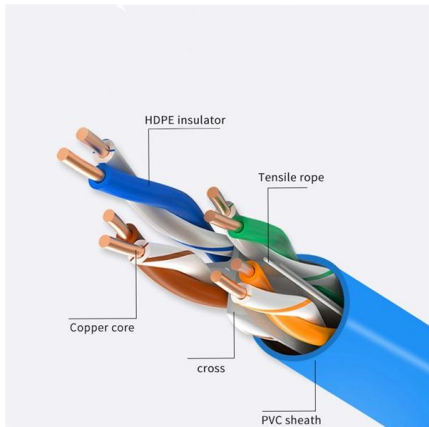

NVR Network Video Recorders

Two Lines of NVRs: Admiral and Imperial What's the main difference between the lines? Admiral has POE ports in 4, 8 and 16 port configurations. Because POE has a limit of around 900 feet, they are