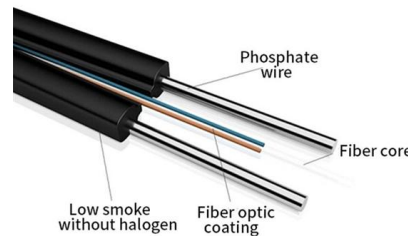

Cisco Catalyst Assurance User Guide, Release 2.3.7.x

The Catalyst Center Power over Ethernet (PoE) enables you to monitor the PoE-capable devices in your network. It also monitors the power

[Contact Us](#)