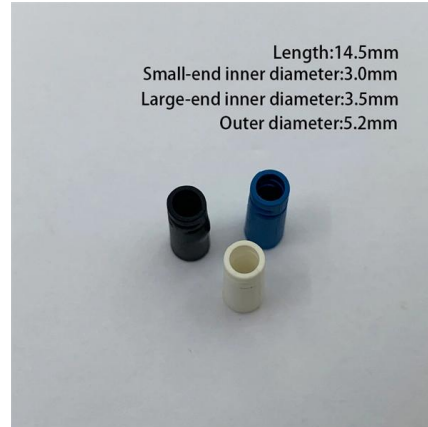

Industrial Ethernet Switches

Provides an overview of deploying PoE in an industrial environment, exploring how this sector can benefit from PoE technology and describing the

[Contact Us](#)