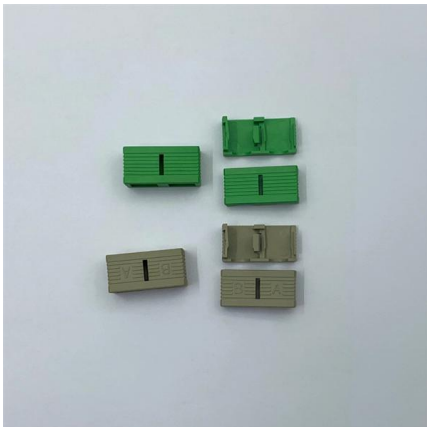

Maximizing Efficiency: The Benefits of Using a Cable Pigtail Box

Cable pigtail boxes have emerged as a valuable solution, revolutionizing the way cables are organized and managed. This article delves into the benefits of using cable pigtail boxes and how they can

[Contact Us](#)