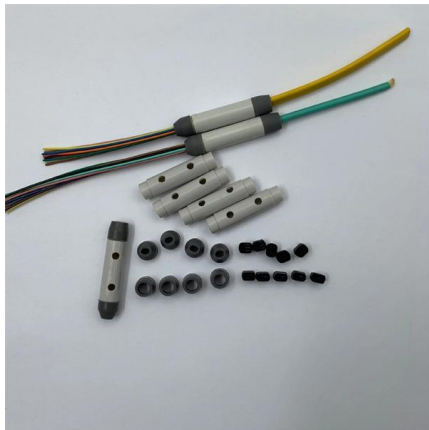

2727-IN010A-EN-P, MobileView Junction Box Installation Instructions

The Junction Box can be used either inside or outside a control cabinet based on its IP65 rating. The cables that connect the MobileView terminal to the Junction Box are available as separate catalog

[Contact Us](#)

Cable Tray junction box plate , Trayco

Cable Tray junction box plate CT-JBP Connect with BN06-20 Coated finishing available on demand. RAL colour code to be confirmed on your order.

[Contact Us](#)

Buy Cable Management Trays & Wire Baskets , Fast Delivery

With over 20 years of experience in the industry, we are the go-to choice for anyone looking for reliable and affordable cable management solutions. We also offer next-day delivery on all orders and free

[Contact Us](#)