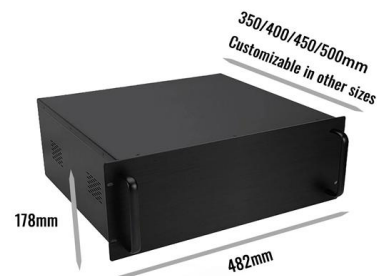

Plug-and-Play FTTH Terminal Box for Outdoor 5G

Cable Management: With built-in features like cable trays or racks,

[Contact Us](#)

Three 5G Outdoor Hub Review , External 5G Antenna

Learn about the Three Outdoor 5G Hub, including what it's like to set up and use, and what download and upload speeds it offers.

[Contact Us](#)