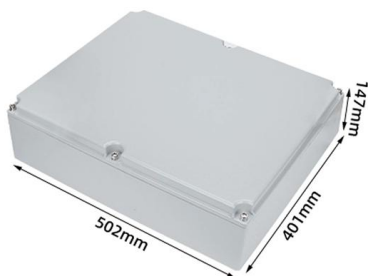

Types of Wood Burning Fireplace Inserts: 2026

Explore 2026 types of wood burning fireplace inserts with Fire Pit Surplus. Choose from catalytic, cast-iron, and blower-equipped inserts for max

[Contact Us](#)