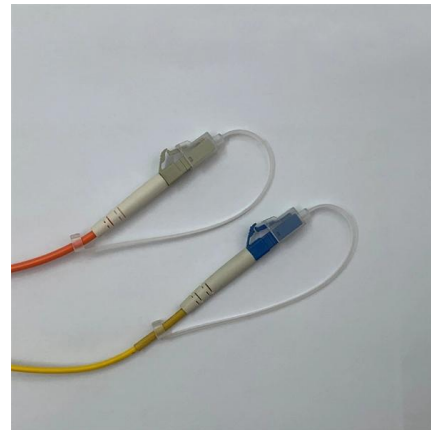

Industrial Fiber Optic Distribution Boxes , 1-24 Cores

We offer a wide range of 1-24 core FDB boxes and ODF cabinets for indoor/outdoor FTXX deployment. Durable, IP65 rated, and easy to install. Browse our models

[Contact Us](#)