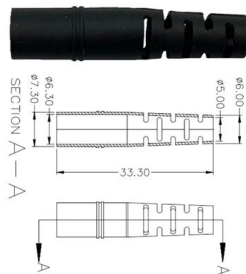

InfraSuite Modular Server Rack System

Delta manufactures a 42U rack system to suit the needs of nearly any business, regardless of its size, industry, or application. These modular racks are a breeze

[Contact Us](#)