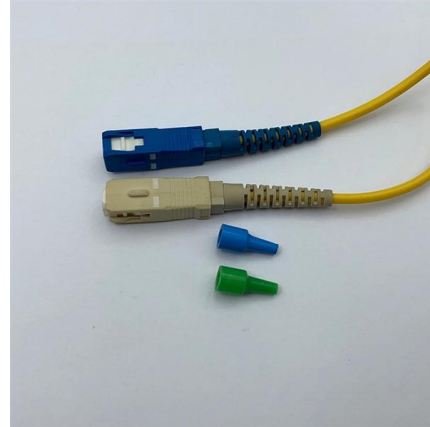

Corrugated Conduit

HPFLEX® Medium Duty Communications Corrugated Conduit is designed to provide reliable protection for communication and data cables in a variety of applications.

[Contact Us](#)