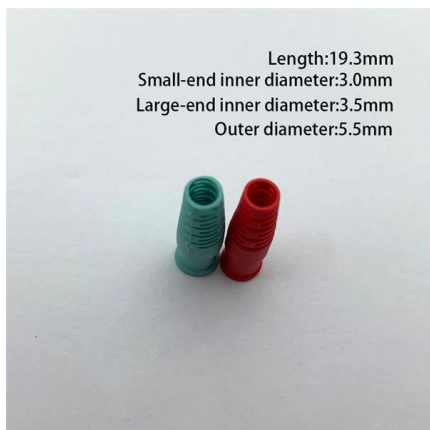

Conduit for Surveillance Explained (Public Report)

This type of conduit consists of a flexible plastic material, which is often blue, giving it the nickname "Smurf tube." It's often seen in recent residential

[Contact Us](#)

HPFLEX® Communications Electrical