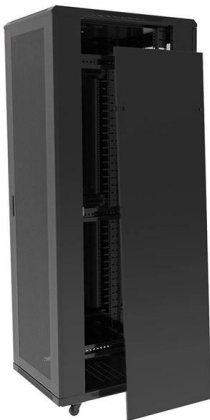

### CorTalk RMU1 Test Station Remote Monitoring

Cathodic Protection Remote Monitoring Test Station for single or double coupons and structure bond applications. The CorTalk RMU1 reliably transmits in near real