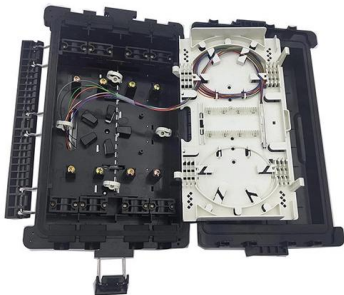

This system will detect and locate an under-floor conduit breach and direct security personnel to the specific room of unauthorized activity. The fully fiber optic solution is undetectable, immune to

[Contact Us](#)

Traceability of non-removable temperature smart sensor networks

It specifically focuses on non-removable smart sensor networks used in flow conduits, outlining the challenges associated with sensor deployment, calibration, and maintenance under real

[Contact Us](#)

Steel Conduit Imports from Mexico Continue to Surge

In 2019, the U.S. and Mexico agreed to voluntary limits on steel imports from Mexico into the United States. Since the inception of this agreement

[Contact Us](#)