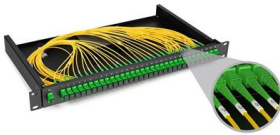

Traceability of non-removable temperature smart sensor networks

It specifically focuses on non-removable smart sensor networks used in flow conduits, outlining the challenges associated with sensor deployment, calibration, and maintenance under real

[Contact Us](#)

Steel Conduit Imports from Mexico Continue to Surge

In 2019, the U.S. and Mexico agreed to voluntary limits on steel imports from Mexico into the United States. Since the inception of this agreement

[Contact Us](#)