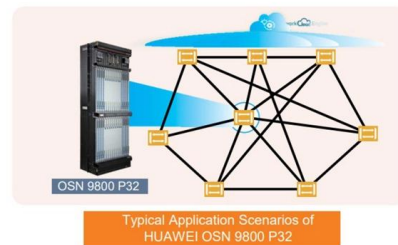

Evaluation of New or Emerging Remote Inspection Technologies for

After several months of an extensive literature review, online data search, discussions with the Ashtabula County garage workforce, and discussions with other TAC members, several promising

[Contact Us](#)