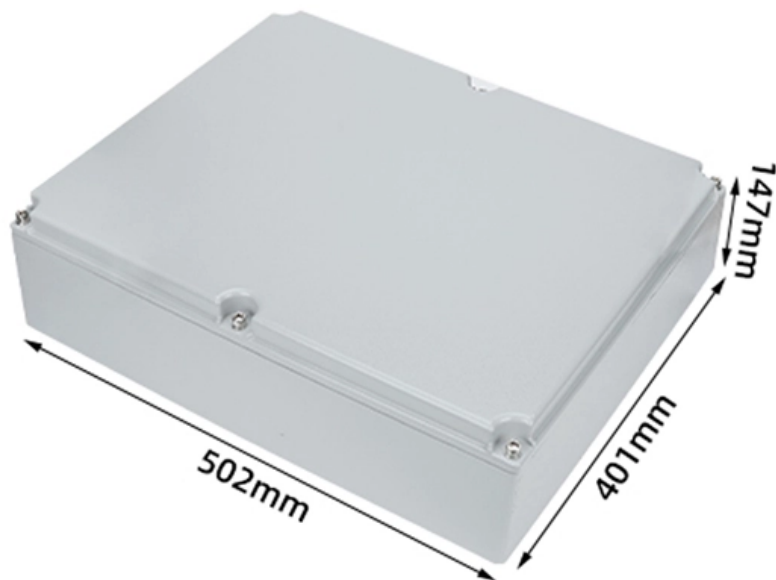

Mesh-type metal cable trays for construction