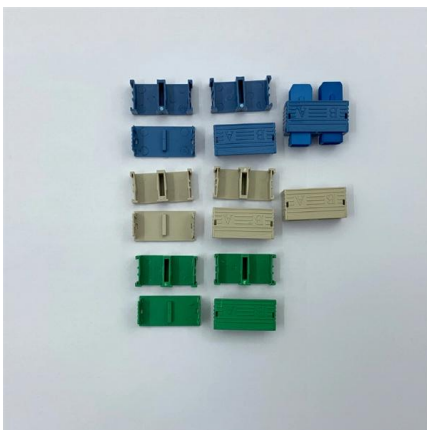

FTB-104 4/8/16 Port FTTH terminal box in metallic-AOA

FTB-104 Series fiber terminal box in metallic materials but is small in size and light weight; that is convenient for installation and saves the shipping

[Contact Us](#)