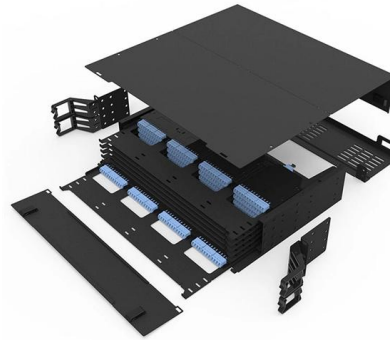

Fiber Terminal Boxes - Selection Guide for MDU

Introduction In the race to roll out high-speed FTTH networks, terminal boxes often go unnoticed--but for field engineers and project contractors, they

[Contact Us](#)