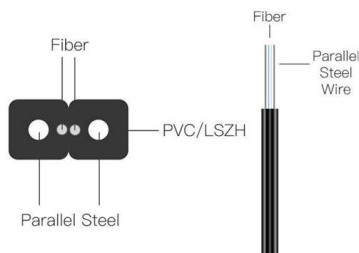

MEBA Hager Modular Distribution Box MB-S 2ways , Meba Electric

Product Description MEBA Hager Modular Distribution Box MB-S 2ways is widely used in the family, high building, house, station, port, airport, commercial house, hospital, cinema, enterprises and so on

[Contact Us](#)