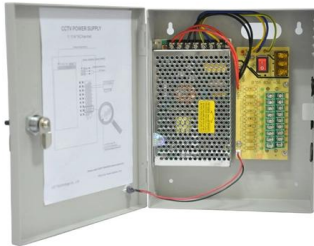

Manufacturer s Telecom-Grade Router 25G

Manufacturer s Telecom-Grade Router 25G

25G SFP28 LR and ER Transceivers for 5G Fronthaul and 25G

Built for performance and flexibility, Optech's 25G SFP28 product line features industrial temperature support, hot-pluggable design, SMF 1310nm transmission, and proven interoperability