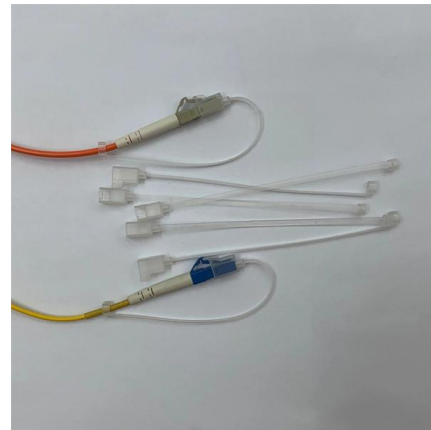

Metal Boxes and Enclosures

Products Previous Next Metal Enclosures We carry metal enclosures of all sizes. If you would like more information on the products we carry, please fill out the

[Contact Us](#)