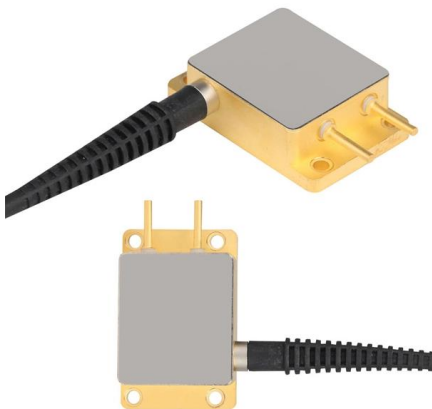

### QILIPSU 9 Way DIN Rail Circuit Breaker Box UL94-V0 PC/ABS IP65

QILIPSU 9 Way UL94-V0 Circuit Breaker Box IP65  
Waterproof PC/ABS Alloy Plastic MCB Panel Solar  
Power Distribution Enclosure with DIN Rail, Bus  
Bars for Indoor and Outdoor Use

### New Work Outlet Boxes - Malibu

Malibu MapleBox(TM) P4RBH-G Non-Metallic Four-Inch Round Ceiling Box with Bar Hanger and Ground - New Work, 20 Cubic Malibu MapleBox(TM) P2GN-44 Non

[Contact Us](#)

### 4S Boxes - Malibu

Malibu MapleBox(TM) 4SB-MKO-FB 4" 4S Shallow Welded Square Box with Offset Bracket Malibu MapleBox(TM) 4SDB-MKO 4" 4S Deep Welded Square Box Malibu

[Contact Us](#)