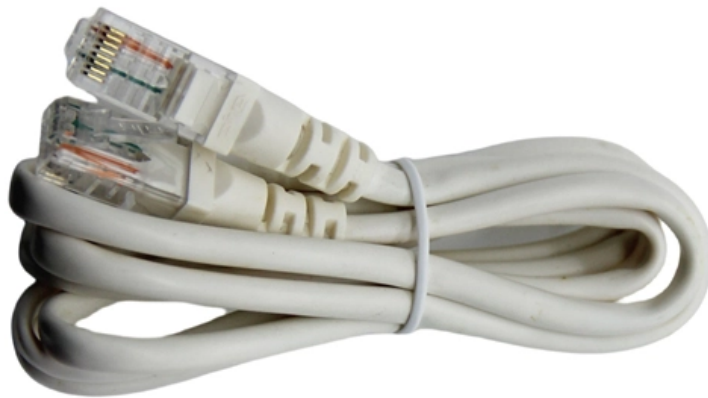

Malibu Outdoor Distribution Box Price