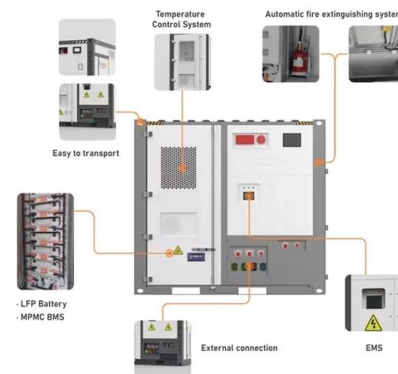

Waterproof Junction Box 85*85*50 mm

Weatherproof Waterproof Box For Outdoor Installation. © 2024 E-Talk Maldives. All rights reserved.

[Contact Us](#)

Buy Waterproof Electrical Junction Box 2 Pole Straight Way 2 Pin/3

o Crafted from high-quality nylon PA66 and brass, this junction box is built to withstand the elements. o Perfect for outdoor displays, underfloor heating, and LED lighting setups--connect with confidence! o

[Contact Us](#)

Contact Us

For datasheets, pricing, or custom fiber access solutions, please visit:
<https://frindel.es>