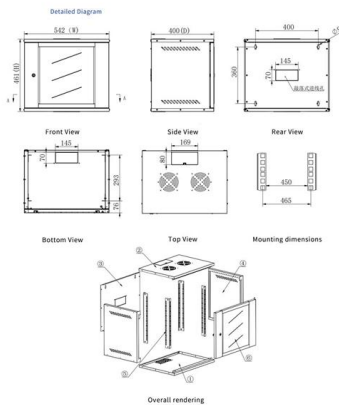

Why was Grover Cleveland a president twice?

Cleveland is counted twice because there was a gap between his two terms. he lost his bid for reelection in 1888 but beat the incumbent, Benjamin Harrison, in 1892 for another term.

[Contact Us](#)

What US Presidents served non consecutive terms?

What was Grover Cleveland greatest accomplishes? He is the only American president to be counted twice in the numbering of the presidents. He served two non-consecutive terms as

[Contact Us](#)

ROSSMANN

rossmann - Deine Online-Drogerie für alles, was dir wichtig ist Willkommen bei ROSSMANN online! Wir wissen, wie viel dir deine Zeit und deine Einkaufserlebnisse bedeuten.

[Contact Us](#)