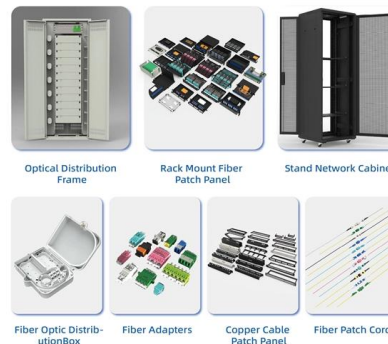

An Extensive Library of Self-Developed Products

Industrial Machinery :: Electrical Equipment & Supplies :: Switches

Home / Industrial Machinery / Electrical Equipment & Supplies / Switches There are no products in this section Switches Professional Audio, Video & Lighting (old) Electrical Supplies Wiring Accessories

[Contact Us](#)