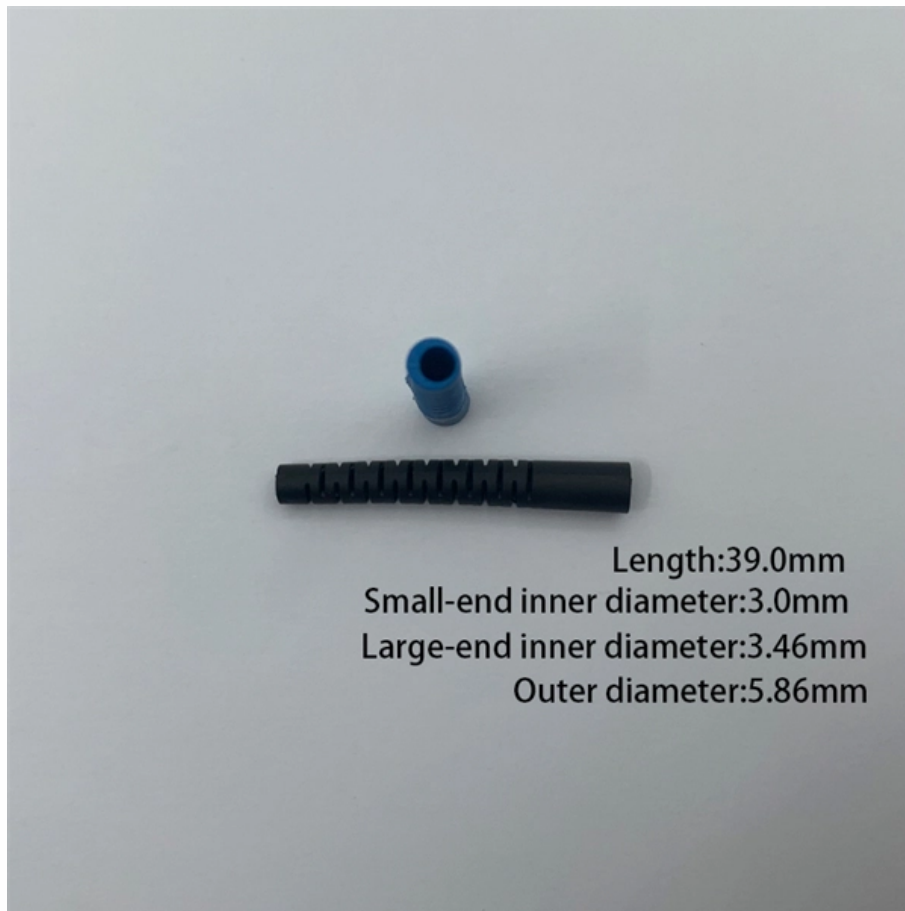

Maintenance of China Tower Communications

Maintenance of China Tower Communications

Communication Tower, Microwave Tower, China Tower

Zhaowei is China communication tower manufacturer. Self supporting communication tower is designed in cantilever trusses structure to carry wind and