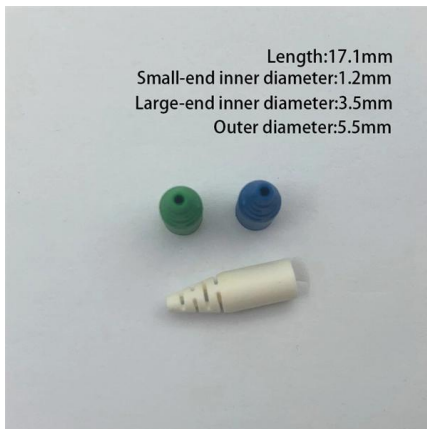

How to fit an LCD screen in your PC case

How to fit an LCD screen in your PC case We take you through the process of installing and setting up a PC sensor panel or display into a PSU

[Contact Us](#)

Top PC Cases with Display in 2026 [LCD Screen or Digital Display]

Best PC Cases with Digital Display or LCD Screen. Digital display or LCD screen in PC Cases show you critical parameters like

[Contact Us](#)

Choosing the Right Display Case: A Comprehensive Guide

To choose the right display case, consider key factors like the type of your collectibles, case material (glass or acrylic), size and space availability,

[Contact Us](#)