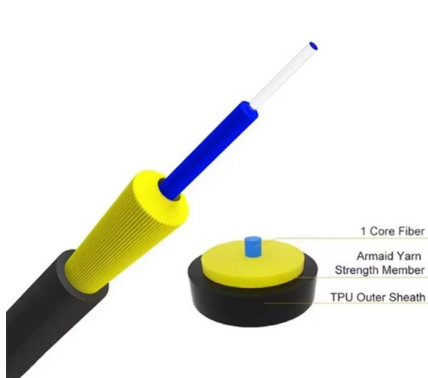

A Displays Technology Guide for Electronics Engineers

Selecting the right display and ensuring its protection are crucial steps in the product design process. This guide will help engineers navigate the

[Contact Us](#)