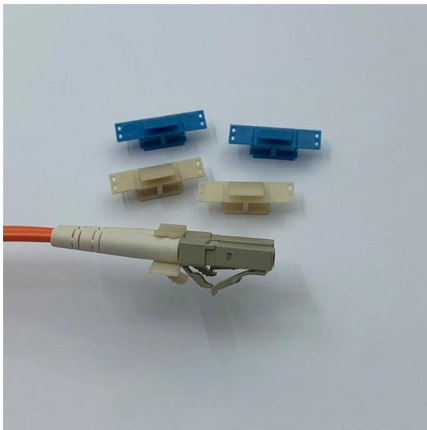

MPO/MTP fiber cassette is a modular module that enables users to take the fibers brought by a trunk cable and distribute them to a duplex cable. As

[Contact Us](#)

EDGE8 LC-MTP Module Installation and Testing

Compatible with all EDGE8 rack-mountable connector housings, LC-MTP Tap modules have twelve front-mounted shuttered LC adapters and two rear-mounted MTP connectors (Figure 1).

[Contact Us](#)

Module Type Package (MTP) , Phoenix Contact

[Contact Us](#)

MTP®/MPO Adapter for 40G/100G/400G Networks -

OPTCORE provides MTP®/MPO Adapter in various types and lengths for high-density 40G/100G/400G networks. Guaranteed quality, Fast Shipping, and 3-year