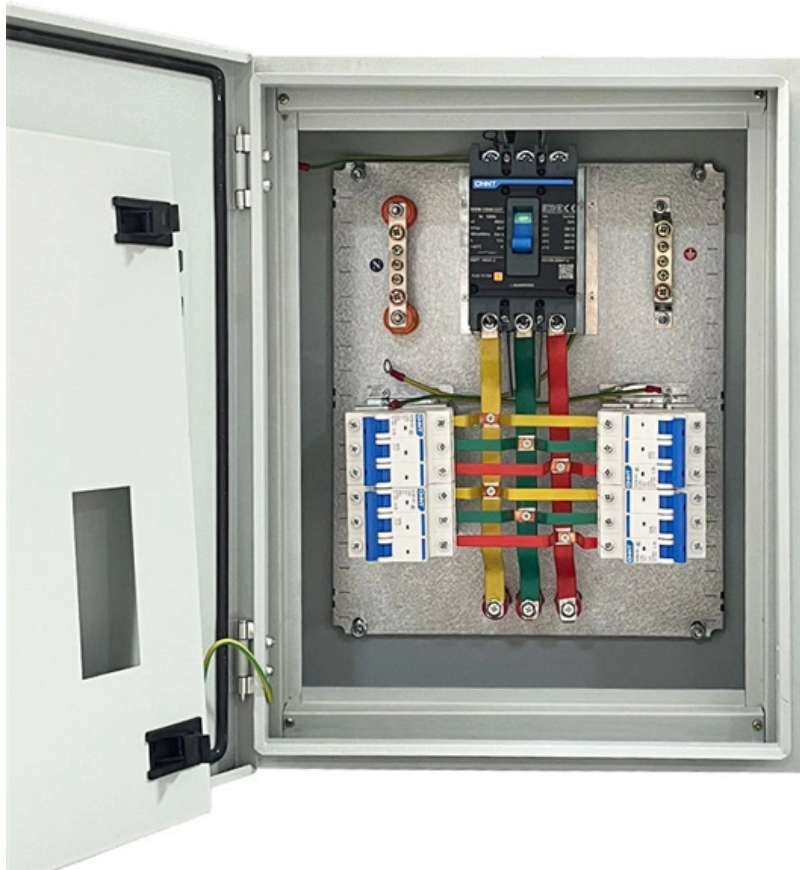

MTP Adapter Module Remote Monitoring Warranty

MTP Adapter Module Remote Monitoring Warranty

WiFi Module Adapter Hybrid Solar Inverter WLAN Module RS232

Main Application This solar reverse control remote monitoring module is mainly used for inverters connected to the solar PV power supply. Stable Performance The RS232 communication

[Contact Us](#)

EDGE8(TM) MTP TAP Module Installation and Testi

Continue testing through on the even fibers of the harness plugged into the front-mounted LIVE Port of the MTP Tap module using Tables 2 and 4 for testing sequences.

MPO/MTP fiber cassette is a modular module that enables users to take the fibers brought by a trunk cable and distribute them to a duplex cable. As

[Contact Us](#)

EDGE8 LC-MTP Module Installation and Testing