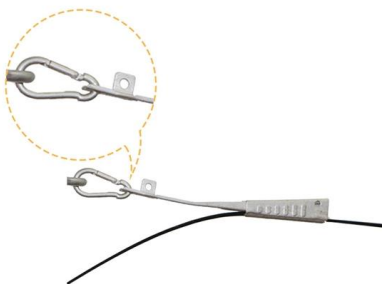

MTP 3100 Instruction Sheet

View the MTP 3100 instruction sheet online, download a PDF copy, or ask questions. Learn about linking, features, and troubleshooting for the energy monitoring system.

[Contact Us](#)

ODVA MPO/MTP Waterproof Fiber Adapter for Relay Extension

The ODVA MPO/MTP Waterproof Fiber Adapter for Relay Extension is a high-performance solution designed for outdoor and industrial relay connections. Its IP67-rated housing

[Contact Us](#)

MPO/MTP Loopback Adapter Working Principles

Learn how MPO/MTP loopback adapters work, including polarity, channel alignment, and applications in high-speed optical network testing.

[Contact Us](#)

D02-00-067P_A00_DI-1000_MPO_Getting Started Guide

Included contents are the scope, 1-year warranty card, carrying pouch, MTP/MPO female front end connectors, MTP adapter for male MTP/MPO connectors, and the adapter for single fiber connectors.

[Contact Us](#)