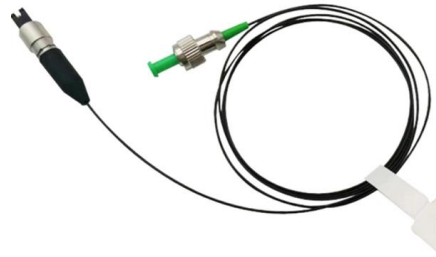

[Contact Us](#)

5-INCH COLOR TOUCHSCREEN

Intuitive operation, easily accessible with just one touch

Industrial-grade CPU
sensitive response
1 second startup
Smooth experience

MTP® connectors & systems: MTP®/MPO cables & connectors

All our MTP® connectors and cables are MPO-compatible, so you can seamlessly integrate existing MPO fiber connectors and cables. As authorities in data network technology and fiber optic

[Contact Us](#)

MT-021 - SMS/e-mail module for remote monitoring,

Telemetry Module MT-021 with built-in GSM modem is a device dedicated for remote monitoring, diagnostics and control of objects via short text messages (SMS/e

[Contact Us](#)

MT-025 v2 - module for remote monitoring, alarm and

Telemetry module MT-025 v2 is a new proposition of the INVENTIA company in the segment of economic solutions. Thanks to its very attractive cost to feature ratio,