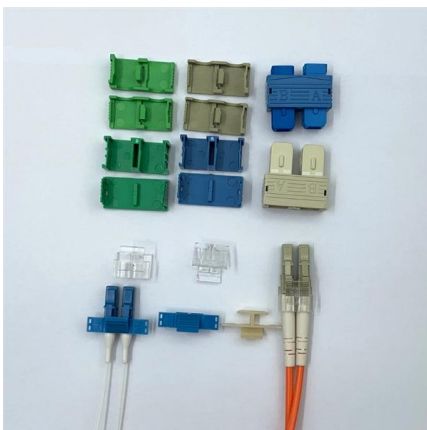

All-in-One Energy Storage Cabinet & BESS Cabinets

AZE's All-in-One Energy Storage Cabinet & BESS Cabinets offer modular, scalable, and safe energy storage solutions. Featuring lithium-ion batteries, smart BMS,

[Contact Us](#)