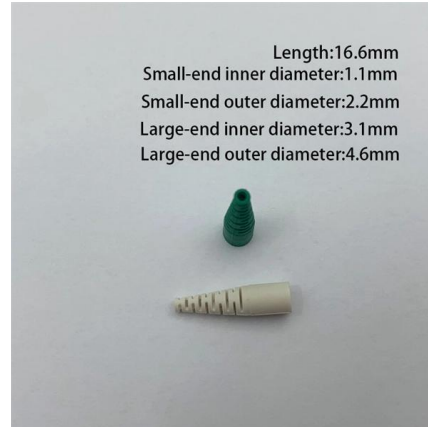

Edge Computing Lithium Battery Energy Storage Cabinet

IP54 Certified Outdoor Liquid-Cooled Lithium Battery Energy Storage Cabinet By harnessing cutting-edge technologies, including artificial intelligence, image recognition, machine learning, predictive

[Contact Us](#)