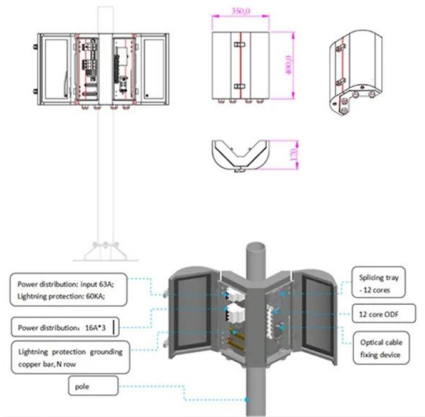

# **Location of the Household Distribution Box**

## Overview

---

**Bottom Line Up Front:** Your home's distribution box (electrical panel) is typically located in the basement, garage, utility room, or mounted outside near your electrical meter. To find it quickly, look for a rectangular gray metal box about the size of a medicine cabinet, often positioned close to. However, when it comes to choosing the best location for a power distribution box, there are several factors to consider. According to a survey, 40% of renters aren't sure where their electrical box is located. Mark of conformity is a voluntary manufacturer process and implies periodic verifications of the Quality of the products by the third party laboratory. Electrical systems power our homes, offices, and industrial facilities, but behind every reliable electrical setup lies a crucial component that often goes unnoticed: the distribution box.

## Location of the Household Distribution Box

## Understanding Distribution Boxes: A Comprehensive Guide

These boxes come in a variety of sizes and shapes depending on how complex a system is and the electric requirements of the building. A variety