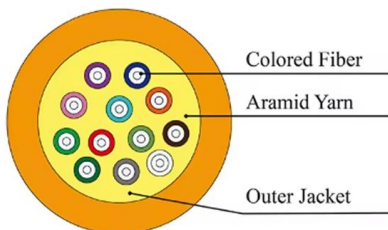

SMC Distribution Box

smc-distribution-box Made from SMC Material conforming to IS 13410:1992 Type Tested as per IS 14772 Excellent Mechanical & Chemical Properties Suitable for Indoor & Outdoor Installation Fitted

[Contact Us](#)

Distribution boxes - For modular and decentralized

Modular enclosure system for individual power distribution solutions and a broad product range for signal distribution. Available in all forms and configurations, also

[Contact Us](#)

ELECTRICAL EQUIPMENT

Price: 22.23 eur Buy MANDEKS - Built-in switchboard distribution box CM 1X12M - ECO RL22PW Price: 16.45 eur Buy MANDEKS - Built-in switchboard distribution box CM 2X12M - ECO RL24PW Price:

[Contact Us](#)