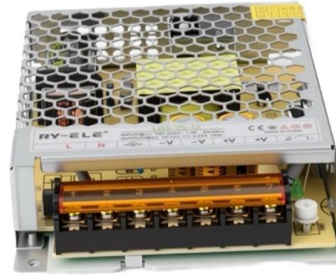

8 Cores New Dys or OEM RoHS, ISO9001 Terminal Box

8 Cores New Dys or OEM RoHS, ISO9001 Terminal Box, Find Details and Price about FTTH Terminal Box 8 Port Fiber Access Terminal Box from 8 Cores New

[Contact Us](#)

ODF: Optical Distribution Frame

ODF, or Optical Distribution Frame, is a high-capacity, high-density frame used for fiber optic cable connection, distribution, dispatch, and management.

[Contact Us](#)

8 Core Fiber Optic Distribution Box Outdoor FTTH Network

8 Core Fiber Optic Distribution Box/Fiber access terminal box (FAT)/optical termination box (OTB) is a compact fiber management box used for

[Contact Us](#)