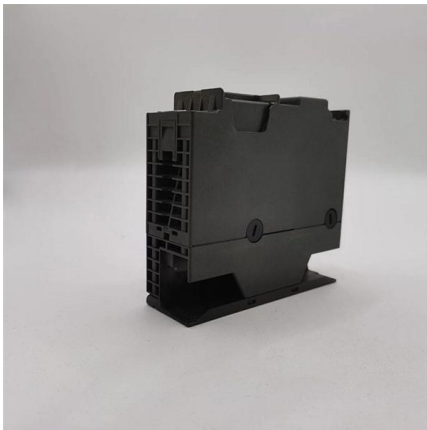

8 Cores New Dys or OEM RoHS, ISO9001 Terminal Box

8 Cores New Dys or OEM RoHS, ISO9001 Terminal Box, Find Details and Price about FTTH Terminal Box 8 Port Fiber Access Terminal Box from 8 Cores New

[Contact Us](#)

ODF: Optical Distribution Frame

ODF, or Optical Distribution Frame, is a high-capacity, high-density frame used for fiber optic cable connection, distribution, dispatch, and management.

[Contact Us](#)

8 Core Fiber Optic Distribution Box Outdoor FTTH Network

8 Core Fiber Optic Distribution Box/Fiber access terminal box (FAT)/optical termination box (OTB) is a compact fiber management box used for

[Contact Us](#)