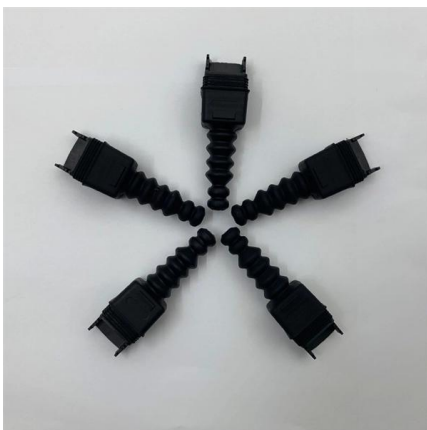

8 Core Fiber Optic Distribution Box

8 Core Fiber Optic Distribution Box. Dawnergy's fiber optic distribution boxes are widely used as a termination point for the feeder cable to connect with the drop

[Contact Us](#)