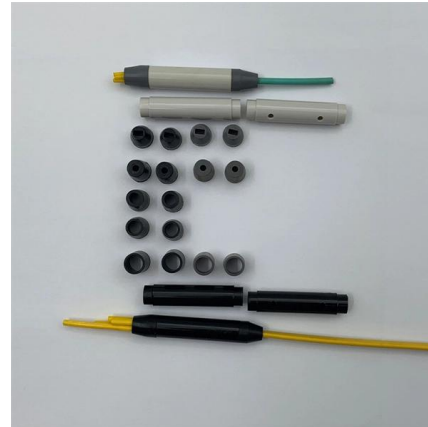

FTTH 8 Core Fiber Optical Cable Distribution

Buy high-end and discount ftth 8 core fiber optical cable distribution box/termination box with plc splitter from our factory. As one of the leading manufacturers and

[Contact Us](#)

OPTICAL FIBER DISTRIBUTION FRAME.cdr

NORDEN Fibre optic distribution frame is a high-capacity, high-density fibre distribution frame, suitable for the composition and distribution of fibres in optical access network to achieve the fibre optic lines

[Contact Us](#)

12 Core Fiber Optic Distribution Boxes for FTTH

The 12 Core Fiber Optic Distribution Box is meticulously crafted using high-quality ABS+ material, guaranteeing exceptional protection and achieving an impressive

[Contact Us](#)